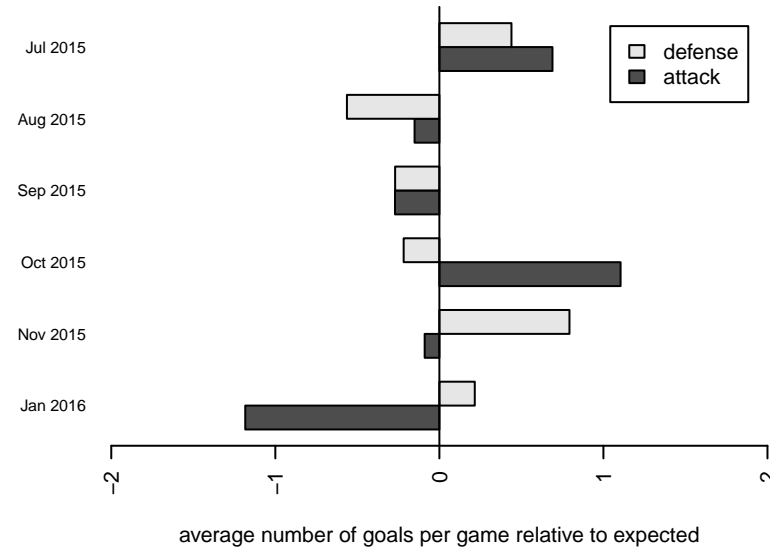

Performance relative to 13 month average