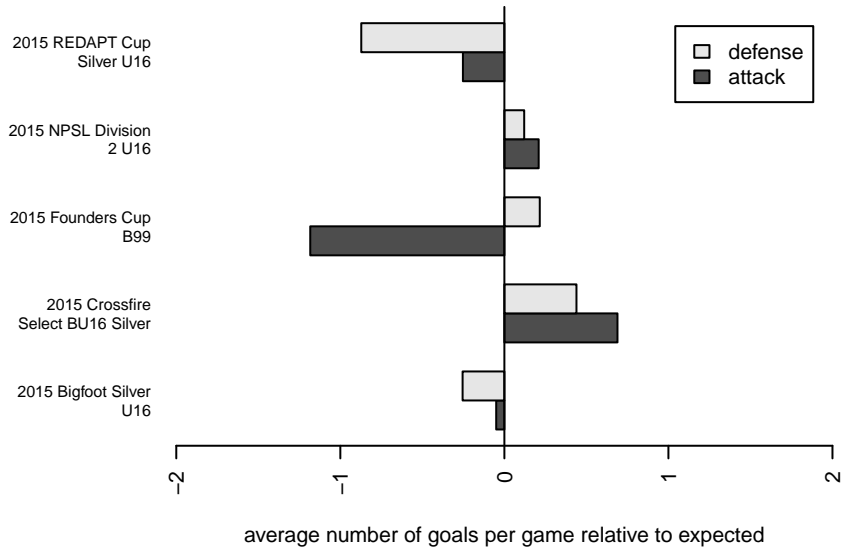

Performance relative to 13 month average