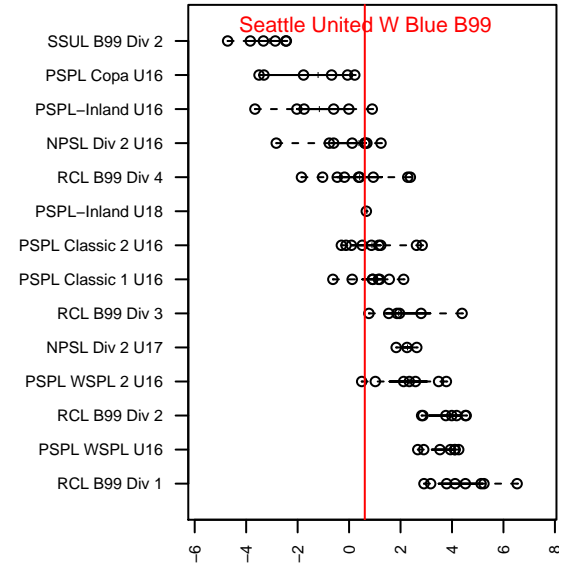

**attack and defense rating
relative to others at age
and all opponents in last 13 months**