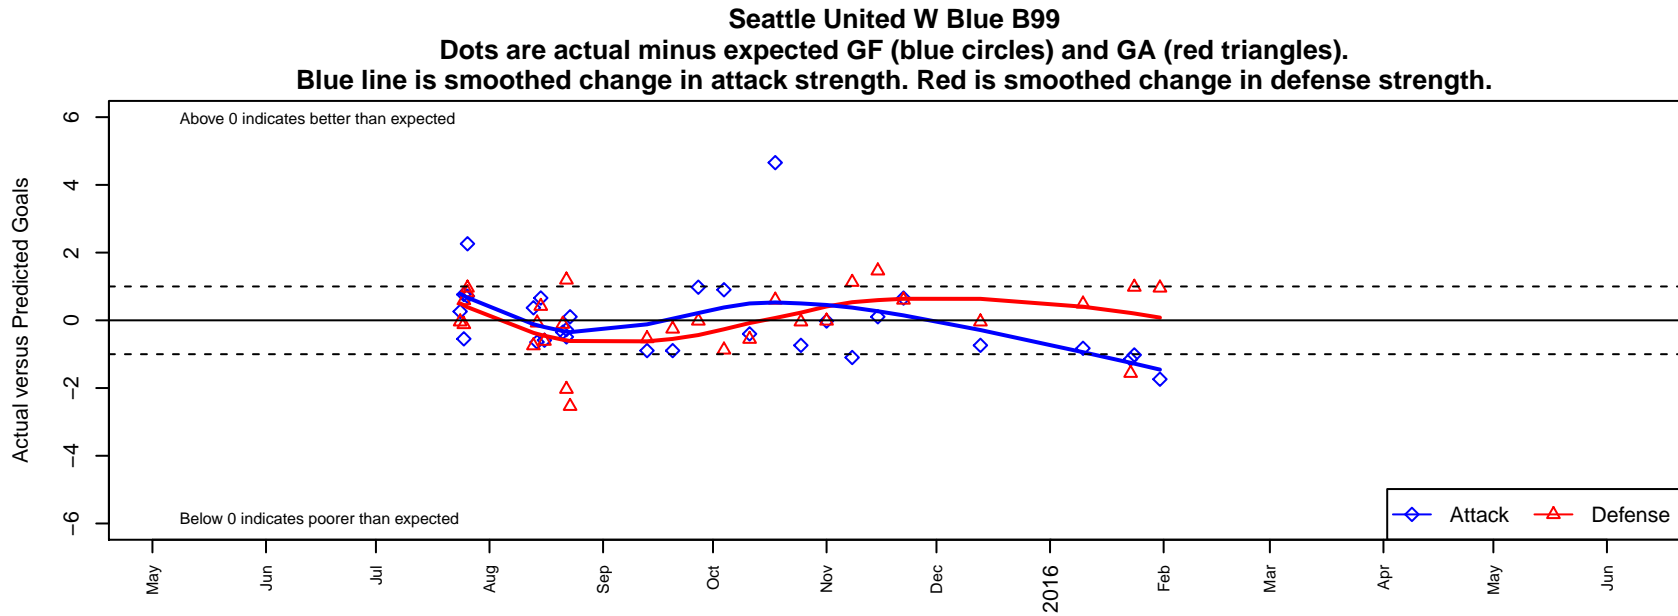

**attack and defense variance (black dot)
relative to other teams
and top 10 in region**

**attack and defense rating
relative to others at age
and all opponents in last 13 months**

Seattle United W Blue B99

Seattle United Regional
Seattle, WA
B99 total strength=1310
attack=6.25 defense=5.49
fall league = NPSL Div 2 U16

alt names used:
SEATTLE UNITED B99 WEST BLUE (WA)
Seattle United B99 West Blue
Seattle United West B99 Blue
Seattle United West B99 Blue
SEATTLE UNITED B99 WEST BLUE (WA)

Venues played:
2015 Crossfire Select BU16 Silver
2015 Bigfoot Silver U16
2015 REDAPT Cup Silver U16
2015 NPSL Division 2 U16
2015 Founders Cup B99